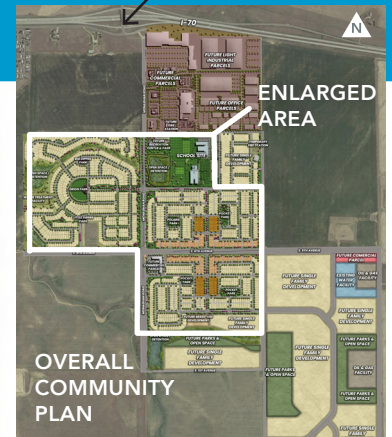

SKY RANCH

SKYRANCHCO.COM

I-70 Exit #292

**Sky Ranch Academy
NOW OPEN**
Visit SkyRanchAcademy.com

- ▲ = CHALLENGER HOMES
SINGLE-FAMILY HOMES
720-673-0702
- ◻ = KB HOME
PAIRED HOMES
720-637-3459
- ★ = TAYLOR MORRISON
SINGLE-FAMILY HOMES
303-647-3860
- = D.R. HORTON
SINGLE-FAMILY HOMES
720-896-7094
- ◇ = LENNAR
TOWNHOMES &
SINGLE-FAMILY HOMES
720-608-6421
- +
- ◆ = COMING SOON:
OAKWOOD
- ◆ = PULTE HOMES