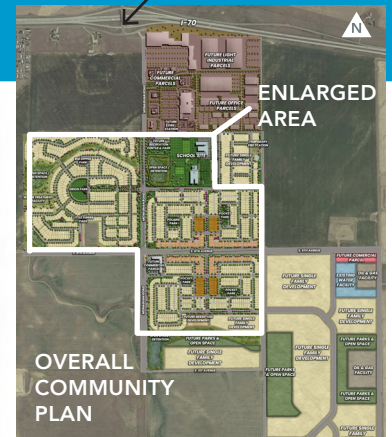

SKY RANCH

SKYRANCHCO.COM

I-70 Exit #292

**Sky Ranch Academy
NOW OPEN**
Visit SkyRanchAcademy.com

-  = **CHALLENGER HOMES**
SINGLE-FAMILY HOMES
720-673-0702
-  = **KB HOME**
PAIRED HOMES
720-637-3459
-  = **TAYLOR MORRISON**
SINGLE-FAMILY HOMES
303-647-3860
-  = **D.R. HORTON**
SINGLE-FAMILY HOMES
720-896-7094
-  = **LENNAR**
TOWNHOMES &
SINGLE-FAMILY HOMES
720-608-6421
-  = **OAKWOOD HOMES**
SINGLE-FAMILY HOMES
2 COLLECTIONS
303-486-8915
-  = **PULTE HOMES**
LOW-MAINTENANCE
PAIRED HOMES
720-815-4732