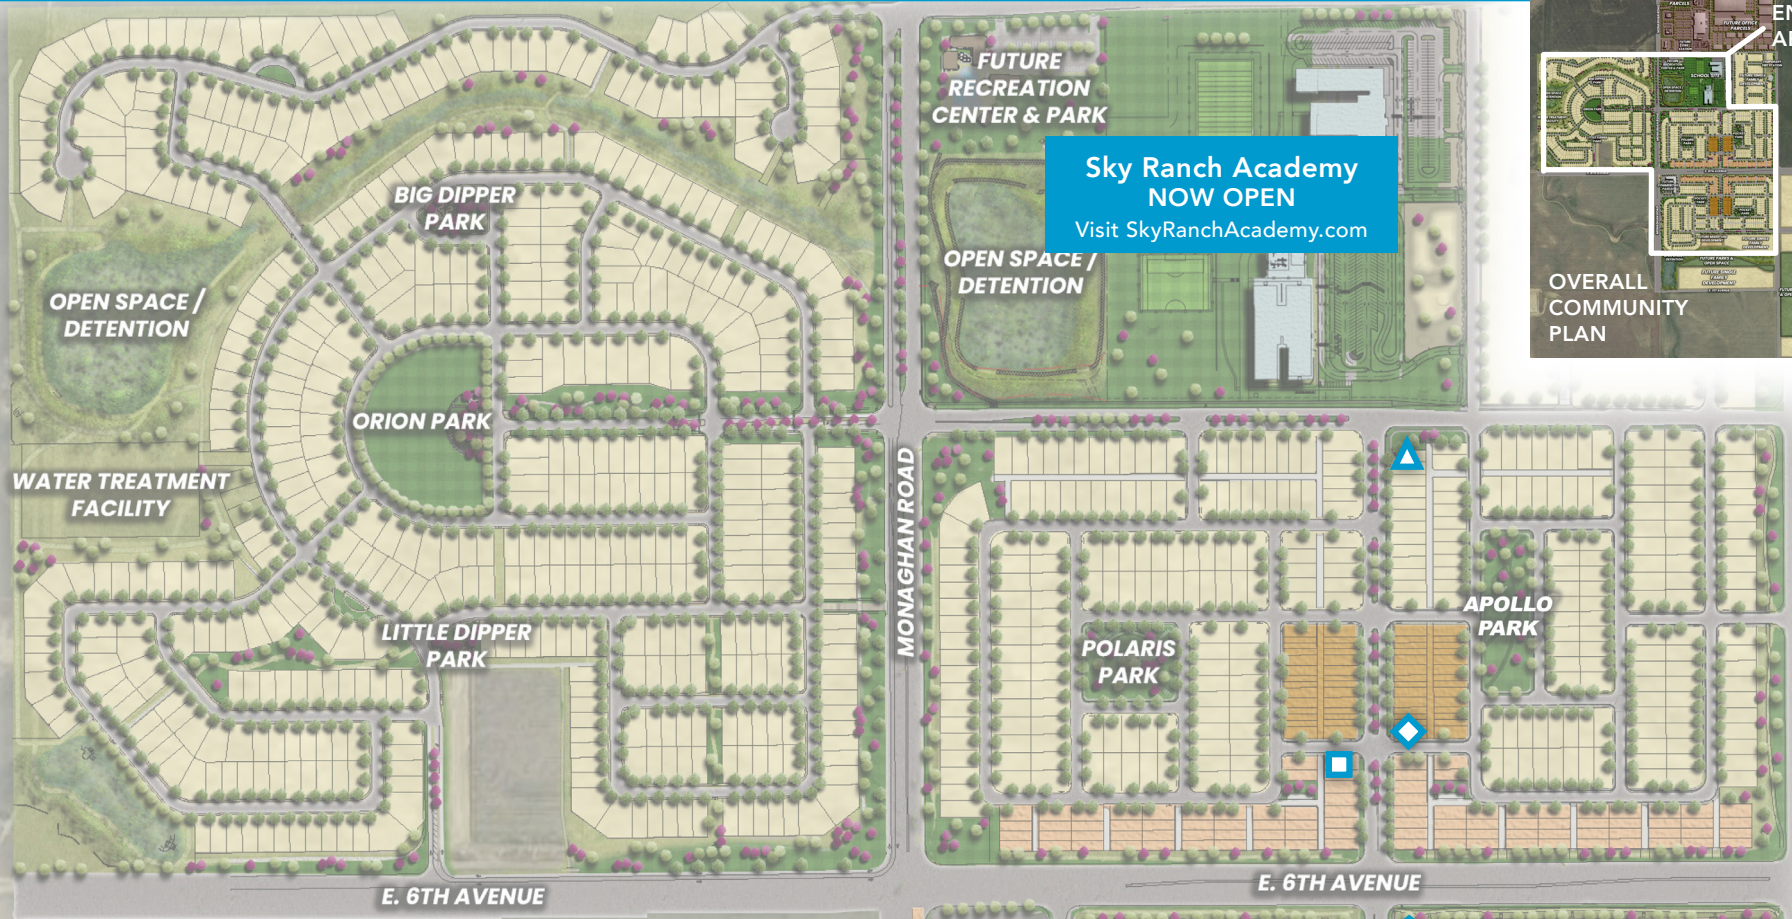

SKY RANCH

SKYRANCHCO.COM

I-70 Exit #292

**Sky Ranch Academy
NOW OPEN**
Visit SkyRanchAcademy.com

-  = **CHALLENGER HOMES**
SINGLE-FAMILY HOMES
720-673-0702
-  = **KB HOME**
PAIRED HOMES
720-637-3459
-  = **TAYLOR MORRISON**
SINGLE-FAMILY HOMES
303-647-3860
-  = **D.R. HORTON**
SINGLE-FAMILY HOMES
720-896-7094
-  = **LENNAR**
TOWNHOMES &
SINGLE-FAMILY HOMES
720-608-6421
-  = **OAKWOOD HOMES**
SINGLE-FAMILY HOMES
2 COLLECTIONS
303-486-8915
-  = **PULTE HOMES**
LOW-MAINTENANCE
PAIRED HOMES
720-815-4732